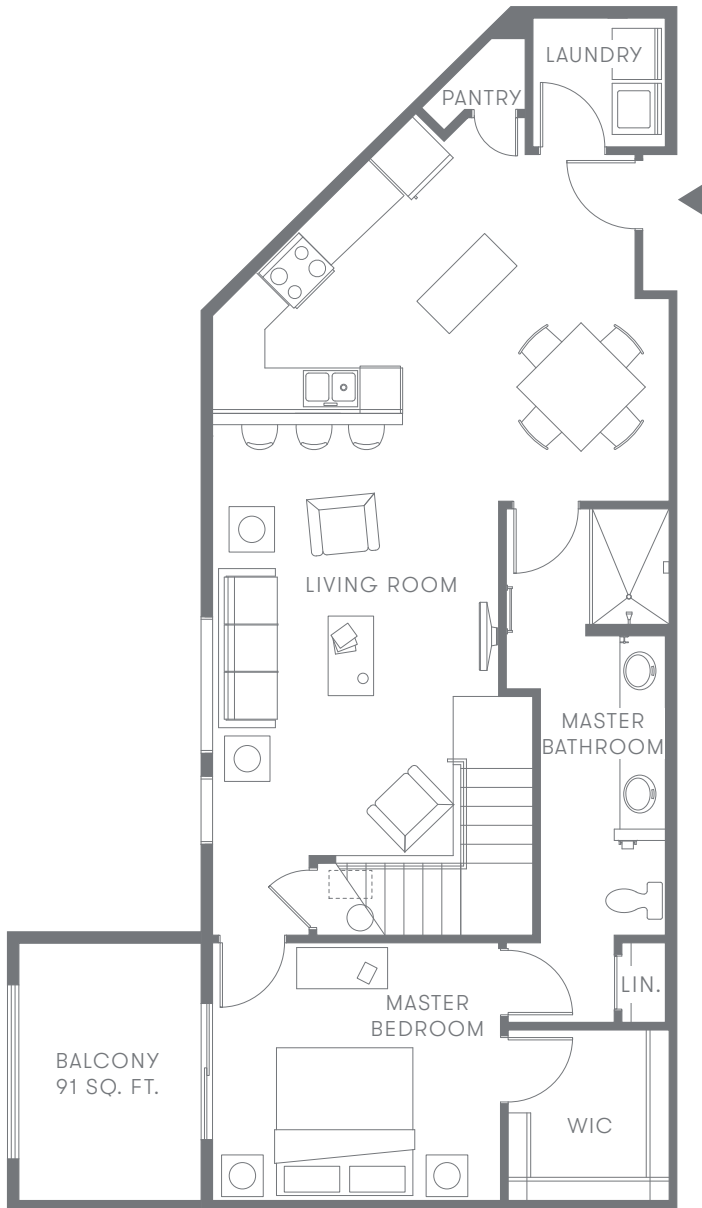

The Cays

AT DOWNTOWN OCOTILLO

ISLA VISTA LOFT

1 BEDROOM + LOFT 2 BATHROOMS 1,204 SQ. FT. BALCONY

LOWER LEVEL

UPPER LEVEL

ROOM SIZES

MASTER SUITE	11' 6" x 12' 8"
WIC	7' 8" x 7'
LOFT	11' 6" x 9'
KITCHEN	7' 6" x 14' 4"
LIVING ROOM	20' 4" x 12' 6"
DINING ROOM	9' x 10' 8"