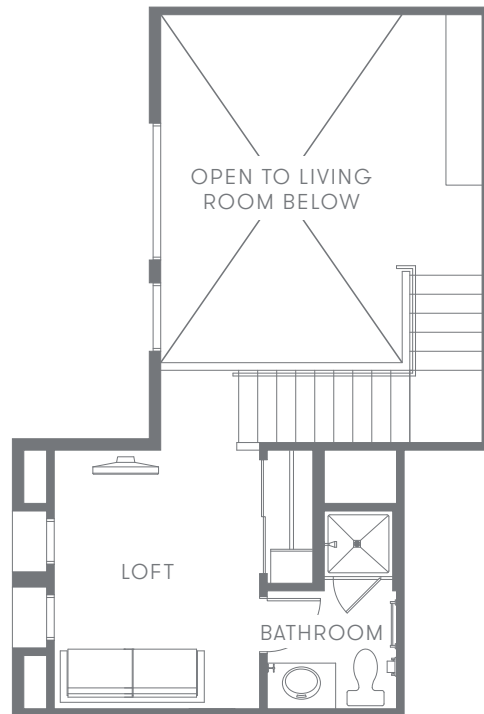

The Cays

AT DOWNTOWN OCOTILLO

ISLA VISTA LOFT

1 BEDROOM + LOFT 2 BATHROOMS 1,204 SQ. FT. BALCONY

LOWER LEVEL

UPPER LEVEL

ROOM SIZES

MASTER SUITE	11' 6" x 12' 8"
WIC	7' 8" x 7'
LOFT	11' 6" x 9'
KITCHEN	7' 6" x 14' 4"
LIVING ROOM	20' 4" x 12' 6"
DINING ROOM	9' x 10' 8"